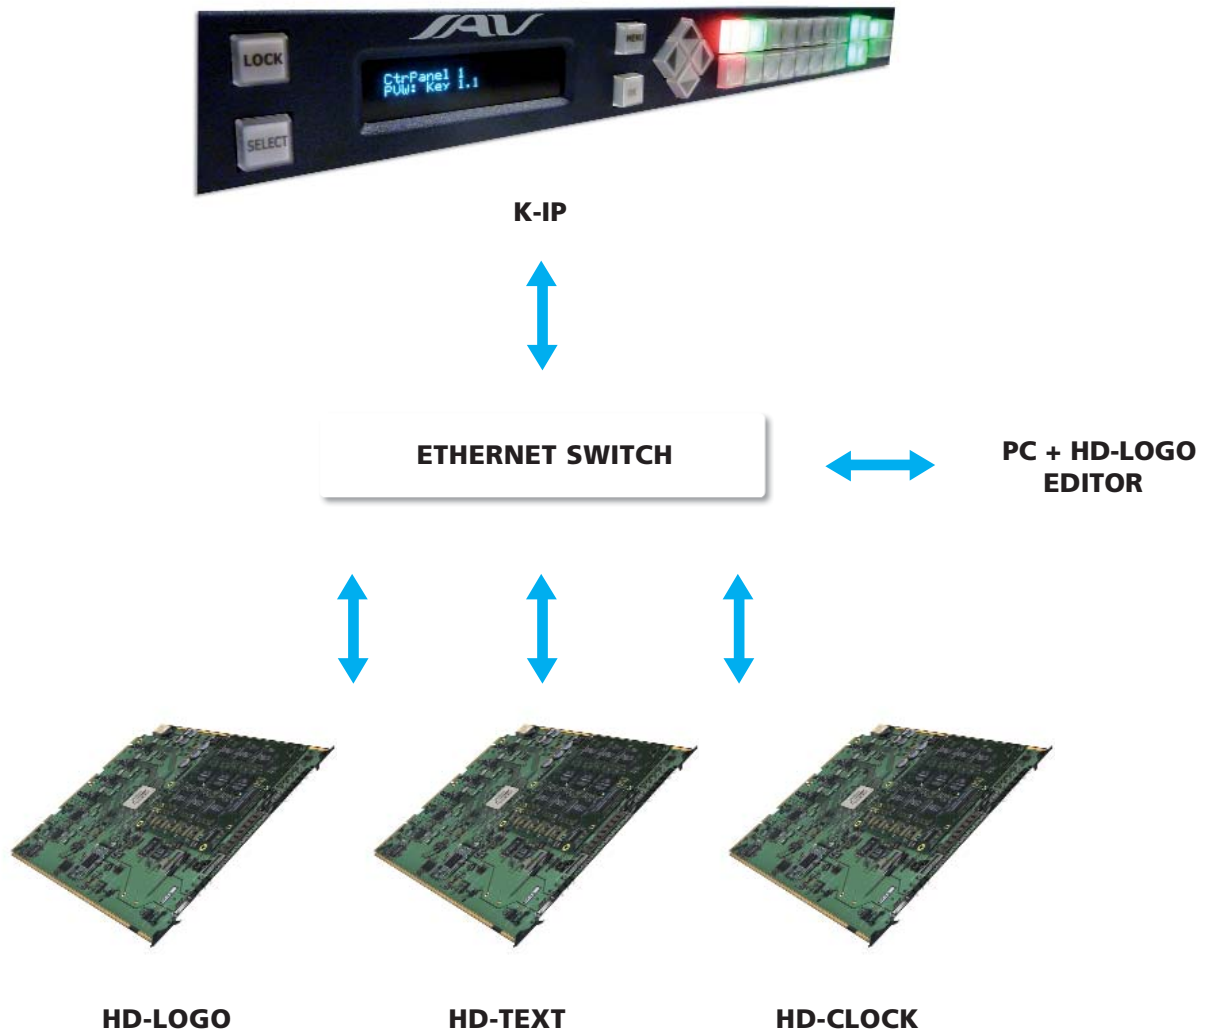

General

K-IP is a 1U-19" keyboard that can control several HD-LOGO/HD-CLOCK/HD-TEXT boards via Ethernet. Several K-IP keyboards can be connected on the same network.

Description

- K-IP can control up to 127 HD devices
- Up to 50 K-IP can be connected on the same network
- HD boards can be identified by customisable name
- Easy-to-use via alphanumeric display and color keys
- 1U-19"
- Can replace K-RCP16 in RS422 mode